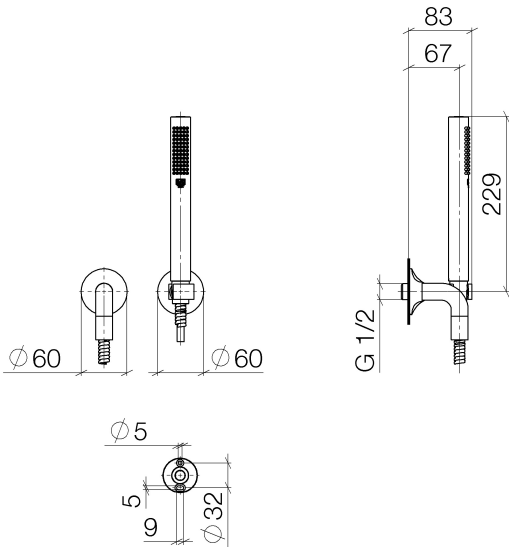

Shower - VAIA

Hand shower set with individual rosettes - polished chrome

Article number: 27 808 809-00

- normal flow
- with anti-scale system
- 3/8" shower outlet
- rosette for wall elbow Ø 60mm
- rosette for shower holder Ø 60mm
- metal shower hose 1250mm with integrated anti-twist protection
- 1/2" wall elbow
- max. flow 7.6 l/min
- Fittings group as per DIN 4109: 1
- Intrinsic protection against back flow.

polished chrome

Dimensional drawing

All details in mm / inch = mm x 0.0394

Shower - VAIA

Hand shower set with individual rosettes - polished chrome

Article number: 27 808 809-00

Flow rate chart

Other finish variants

Article number: 27 808 809-00

Recommended miscellaneous

35 085 970 90

Concealed wall elbow -