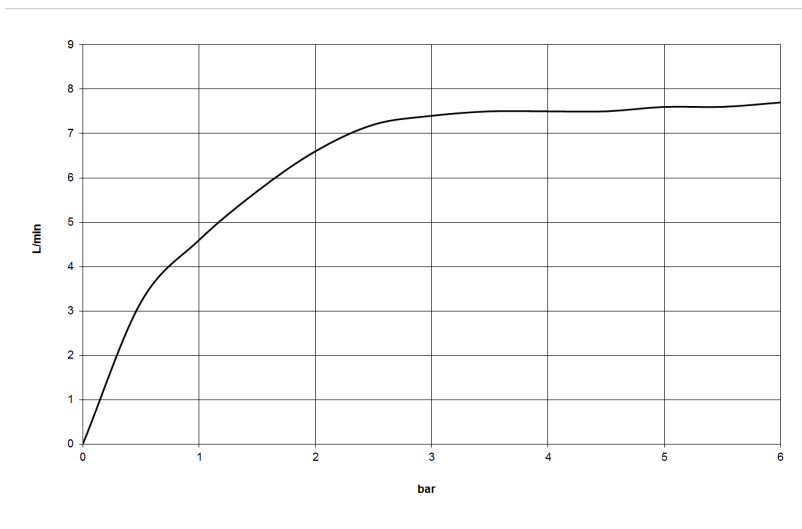

Shower - VAIA

Hand shower set with individual rosettes - polished chrome

Article number: 27 808 809-00

- normal flow
- with anti-scale system
- 3/8" shower outlet
- rosette for wall elbow Ø 60mm
- rosette for shower holder Ø 60mm
- metal shower hose 1250mm with integrated anti-twist protection
- 1/2" wall elbow
- max. flow 7.6 l/min
- Fittings group as per DIN 4109: 1
- Intrinsic protection against back flow.

polished chrome

Dimensional drawing

All details in mm / inch = mm x 0.0394

Shower - VAIA

Hand shower set with individual rosettes - polished chrome

Article number: 27 808 809-00

Flow rate chart

Other finish variants