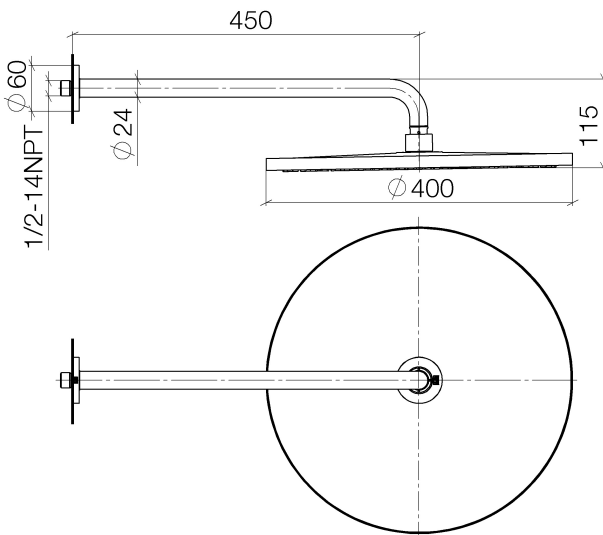

Shower - Performing Shower
Rain shower with wall fixing - platinum
Article number: 28 659 970-08

- 450 mm projection
- rain flow
- with anti-scale system
- rain shower Ø 400 mm
- rosette Ø 60 mm
- 1/2" connection
- max. flow 14 l/min
- Fittings group as per DIN 4109: 2

platinum

Dimensional drawing

All details in mm / inch = mm x 0.0394

Shower - Performing Shower
Rain shower with wall fixing - platinum
Article number: 28 659 970-08

Flow rate chart

Other finish variants

polished chrome
28 659 970-00

platinum matt
28 659 970-06

Dark Brass matt
28 659 970-16

Dark Bronze matt
28 659 970-17

matt black
28 659 970-33

Dark Platinum matt
28 659 970-99

Other finishes on request (x-tra Service)

Shower - Performing Shower
Rain shower with wall fixing - platinum
Article number: 28 659 970-08