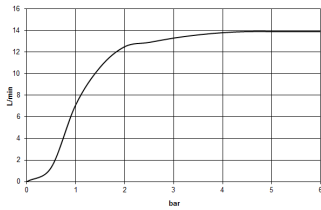

Shower - Performing Shower
Rain shower with wall fixing - platinum
Article number: 28 659 970-08

- 450 mm projection
- rain flow
- with anti-scale system
- rain shower Ø 400 mm
- rosette Ø 60 mm
- 1/2" connection
- max. flow 14 l/min
- Fittings group as per DIN 4109: 2

platinum

Dimensional drawing

All details in mm / inch = mm x 0.0394

Shower - Performing Shower
Rain shower with wall fixing - platinum
Article number: 28 659 970-08

Flow rate chart

Other finish variants

polished chrome
28 659 970-00