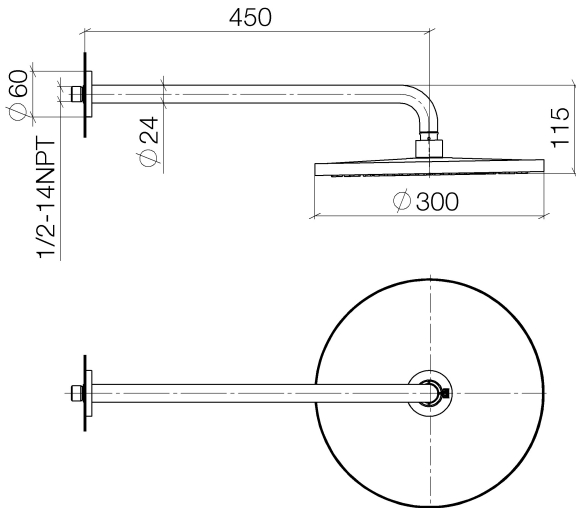

Shower - Performing Shower
Rain shower with wall fixing - matt black
Article number: 28 679 970-33

- 450 mm projection
- rain flow
- with anti-scale system
- rain shower Ø 300mm
- rosette Ø 60 mm
- 1/2" connection
- max. flow 14 l/min
- Fittings group as per DIN 4109: 2

matt black

Dimensional drawing

All details in mm / inch = mm x 0.0394

Shower - Performing Shower
Rain shower with wall fixing - matt black
Article number: 28 679 970-33

Flow rate chart

Other finish variants

Shower - Performing Shower
Rain shower with wall fixing - matt black
Article number: 28 679 970-33

Recommended miscellaneous

35 085 970 90
Concealed wall elbow -