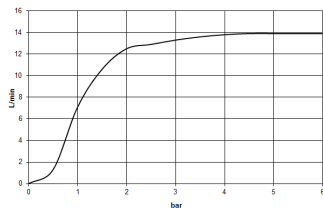

matt black

Dimensional drawing

All details in mm / inch = mm x 0.0394

Shower - Performing Shower
Rain shower with wall fixing - matt black
Article number: 28 679 970-33

Flow rate chart

Other finish variants