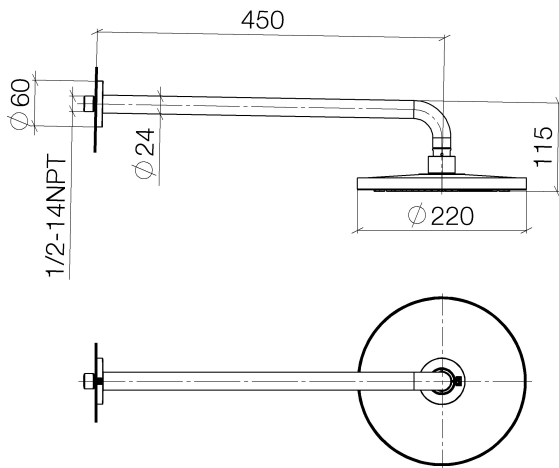

Shower - Performing Shower
Rain shower with wall fixing - platinum matt
Article number: 28 649 970-06

- 450 mm projection
- rain flow
- with anti-scale system
- rain shower \varnothing 220mm
- rosette \varnothing 60 mm
- 1/2" connection
- max. flow 8.6 l/min
- Fittings group as per DIN 4109: 1

platinum matt

Dimensional drawing

All details in mm / inch = mm x 0.0394

Shower - Performing Shower
Rain shower with wall fixing - platinum matt
Article number: 28 649 970-06

Flow rate chart

Other finish variants

Shower - Performing Shower
Rain shower with wall fixing - platinum matt
Article number: 28 649 970-06

Recommended miscellaneous

35 085 970 90
Concealed wall elbow -