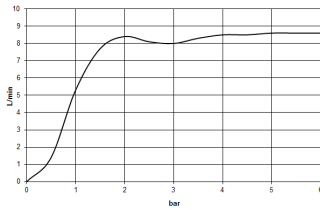

platinum matt

Dimensional drawing

All details in mm / inch = mm x 0.0394

Shower - Performing Shower
Rain shower with wall fixing - platinum matt
Article number: 28 649 970-06

Flow rate chart

Other finish variants