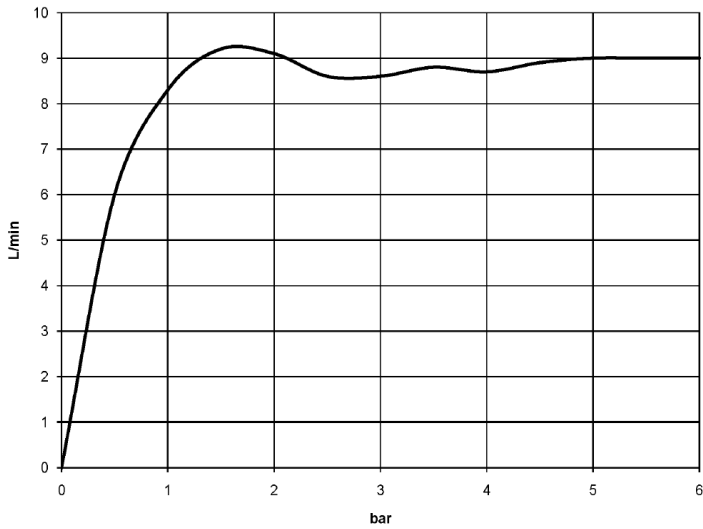

Shower - Tara.Logic  
 Shower head - polished chrome  
 Article number: 28 508 979-00

- 200 mm projection
- ball-joint pivotable through 30°
- three settings: normal flow, soft flow, massage flow
- with anti-scale system
- spray head Ø 92mm
- rosette Ø 55 mm
- 1/2" connection
- max. flow 9 l/min

### Dimensional drawing

All details in mm / inch = mm x 0.0394

Shower - Tara.Logic  
 Shower head - polished chrome  
 Article number: 28 508 979-00

Flow rate chart

Other finish variants

platinum matt  
 28 508 979-06