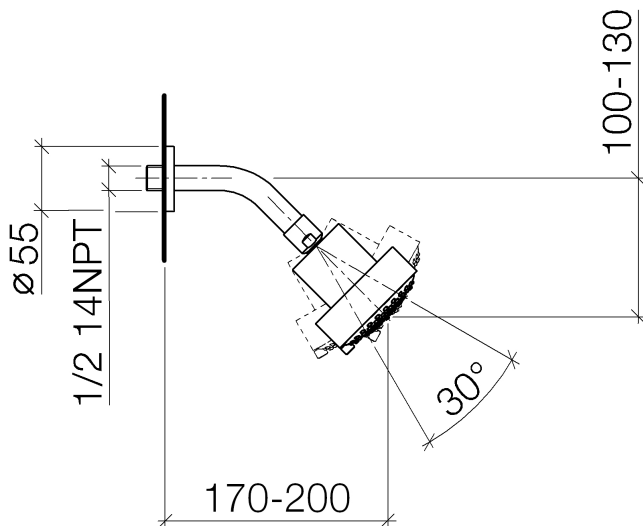

Shower - Tara.Logic  
 Shower head - polished chrome  
 Article number: 28 508 979-00

- 200 mm projection
- ball-joint pivotable through 30°
- three settings: normal flow, soft flow, massage flow
- with anti-scale system
- spray head Ø 92mm
- rosette Ø 55 mm
- 1/2" connection
- max. flow 9 l/min

### Dimensional drawing

All details in mm / inch = mm x 0.0394

Shower - Tara.Logic  
 Shower head - polished chrome  
 Article number: 28 508 979-00

Flow rate chart

Other finish variants

platinum matt  
 28 508 979-06

platinum  
 28 508 979-08

Dark Brass matt  
 28 508 979-16

Dark Bronze matt  
 28 508 979-17

matt black  
 28 508 979-33

Dark Platinum matt  
 28 508 979-99

Other finishes on request (x-tra Service)

Shower - Tara.Logic  
Shower head - polished chrome  
Article number: 28 508 979-00