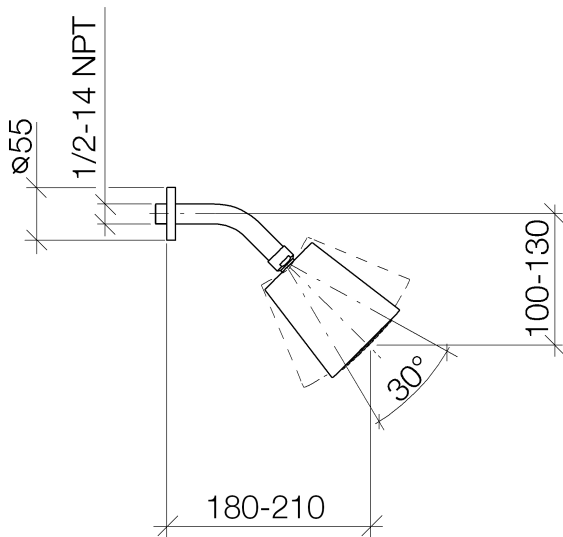

Shower - Selv

Shower head - Dark Brass matt

Article number: 28 504 979-16

- 180-210 mm projection
- ball-joint pivotable through 30°
- normal flow
- with anti-scale system
- spray head Ø 100mm
- rosette Ø 55 mm
- 1/2" connection
- max. flow 7 l/min

Dark Brass matt

Dimensional drawing

All details in mm / inch = mm x 0.0394

Shower - Selv

Shower head - Dark Brass matt

Article number: 28 504 979-16

Other finish variants

polished chrome
28 504 979-00