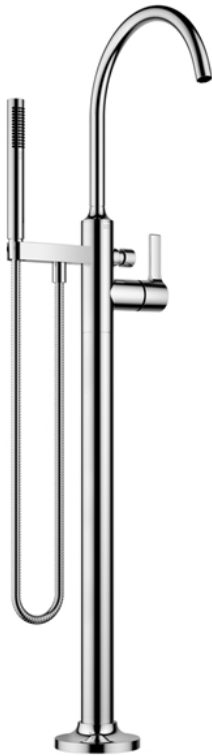

## Bath - VAIA

Single-lever bath mixer for free-standing assembly with stand pipe with hand shower set -

Article number: 25 863 809-00

- 281 mm projection
- spout: circular, air-enriched flow
- complete hand shower set: normal flow
- bar-type hand shower with anti-scale system
- wall bracket
- automatic bath/shower diverter
- total height 1057 - 1127 mm
- stand pipe height 565 - 635 mm
- height up to aerator 925 – 995 mm
- slide-on rosettes Ø 135 mm
- metal shower hose 1250mm with integrated anti-twist protection
- max. flow 24.6 l/min at 3 bar flow pressure
- max. flow for complete hand shower set 6.8 l/min
- Intrinsic protection against back flow.

polished chrome

Miscellaneous items are required for this article.

All details in mm / inch = mm x 0.0394

## Other finish variants

platinum matt  
25 863 809-06

Dark Brass matt  
25 863 809-16

Dark Bronze matt  
25 863 809-17

Dark Platinum matt  
25 863 809-99

Other finishes on request (x-tra Service)

Bath - VAIA

Single-lever bath mixer for free-standing assembly with stand pipe with hand shower set -

Article number: 25 863 809-00