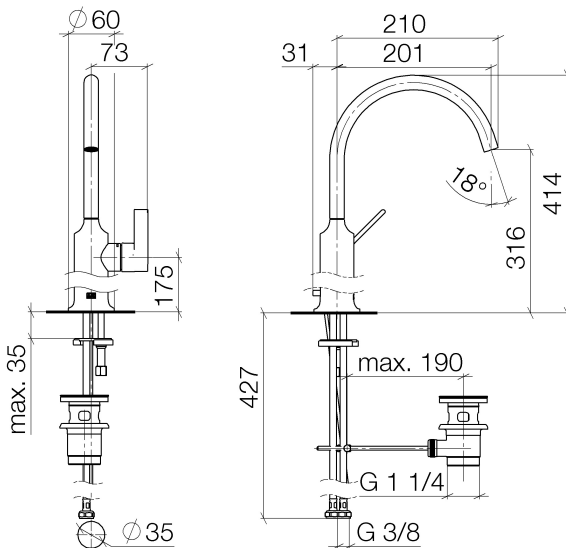

Washbasin - VAIA

Single-lever basin mixer with raised base with pop-up waste - Dark Brass matt

Article number: 33 533 809-16

- 201 mm projection
- pivotable spout 360°
- circular, air-enriched flow
- height of mixer 414 mm
- height up to aerator 316 mm
- hole diameter 35 mm
- 2x screw-in M 8 x 1 pressure hose, leak-tested
- max. flow 5.7 l/min
- lead-free
- Fittings group as per DIN 4109: 1
- for use on counter-top bowls
- Only suitable for basins with an overflow.

Dark Brass matt

Dimensional drawing

All details in mm / inch = mm x 0.0394