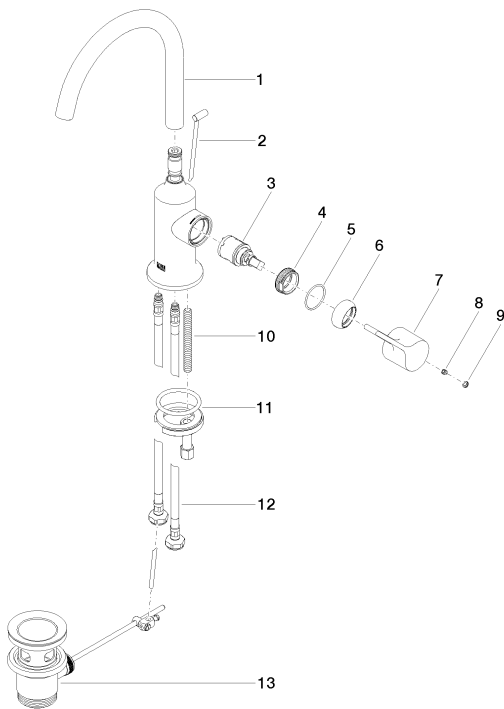

Washbasin - VAIA

Single-lever basin mixer with pop-up waste - Dark Platinum matt

Article number: 33 500 809-99

- 167 mm projection
- pivotable spout 360°
- circular, air-enriched flow
- height of mixer 306 mm
- height up to aerator 220 mm
- hole diameter 35 mm
- 2x screw-in M 8 x 1 pressure hose, leak-tested
- max. flow 5.7 l/min
- lead-free
- Fittings group as per DIN 4109: 1
- Only suitable for basins with an overflow.

Dark Platinum matt

Dimensional drawing

All details in mm / inch = mm x 0.0394

Washbasin - VAIA

Single-lever basin mixer with pop-up waste - Dark Platinum matt

Article number: 33 500 809-99

Flow rate chart

Other finish variants

polished chrome
33 500 809-00

platinum matt
33 500 809-06

Dark Brass matt
33 500 809-16

Dark Bronze matt
33 500 809-17

Other finishes on request (x-tra Service)

Washbasin - VAIA

Single-lever basin mixer with pop-up waste - Dark Platinum matt

Article number: 33 500 809-99

Exploded drawing

Spare parts list

No.	Item Number	Name	Quantity used
1	90 28 22 311 00-99	Spout - Dark Platinum matt	1
2	04 20 89 035 80-99	pull-rod	1
3	90 15 05 042 00 90	Single-lever mixer cartridge -	1
4	09 24 04 266 90	Mounting -	1
5	09 14 10 091 90	Washer -	1
6	09 28 30 021-99	cover	1
7	09 20 80 020-99	handle	1
8	09 31 11 030 90	Mounting -	1
9	90 31 20 087 00-99	plug	1
10	09 31 11 011 90	Mounting -	1
11	04 30 11 038 00 90	Mounting -	1
12	04 30 04 100 00 90	hose	2
13	04 11 01 001 00-99	pop-up waste	1