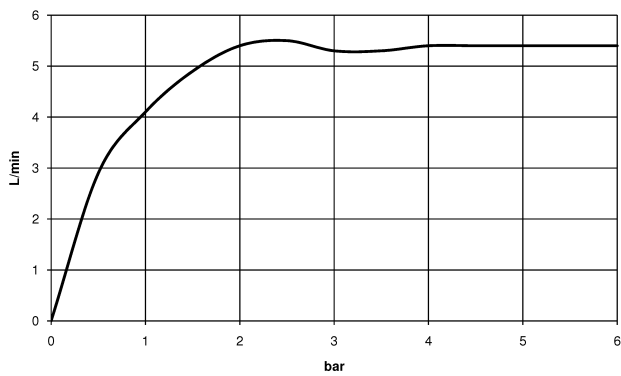

Washbasin - VAIA

Single-lever basin mixer with pop-up waste - Dark Platinum matt

Article number: 33 500 809-99

- 167 mm projection
- pivotable spout 360°
- circular, air-enriched flow
- height of mixer 306 mm
- height up to aerator 220 mm
- hole diameter 35 mm
- 2x screw-in M 8 x 1 pressure hose, leak-tested
- max. flow 5.7 l/min
- lead-free
- Fittings group as per DIN 4109: 1
- Only suitable for basins with an overflow.

Dark Platinum matt

Dimensional drawing

All details in mm / inch = mm x 0.0394

Washbasin - VAIA

Single-lever basin mixer with pop-up waste - Dark Platinum matt

Article number: 33 500 809-99

Flow rate chart

Other finish variants