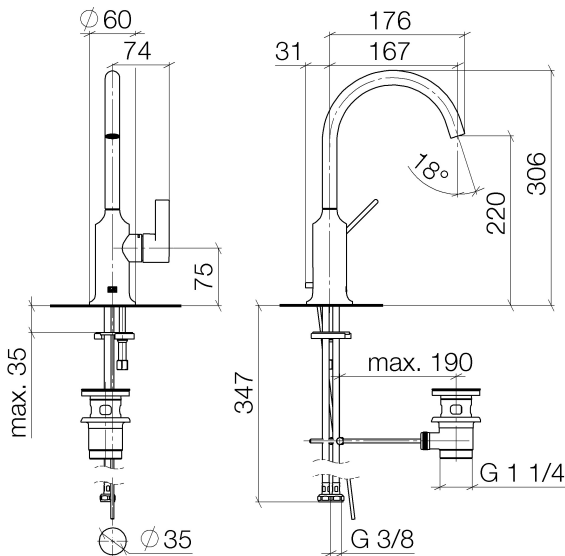

Washbasin - VAIA

Single-lever basin mixer with pop-up waste - Dark Platinum matt

Article number: 33 500 809-99

- 167 mm projection
- pivotable spout 360°
- circular, air-enriched flow
- height of mixer 306 mm
- height up to aerator 220 mm
- hole diameter 35 mm
- 2x screw-in M 8 x 1 pressure hose, leak-tested
- max. flow 5.7 l/min
- lead-free
- Fittings group as per DIN 4109: 1
- Only suitable for basins with an overflow.

Dark Platinum matt

Dimensional drawing

All details in mm / inch = mm x 0.0394

Washbasin - VAIA

Single-lever basin mixer with pop-up waste - Dark Platinum matt

Article number: 33 500 809-99

Flow rate chart

Other finish variants

polished chrome
33 500 809-00

platinum matt
33 500 809-06

Dark Brass matt
33 500 809-16

Dark Bronze matt
33 500 809-17

Other finishes on request (x-tra Service)

Washbasin - VAIA

Single-lever basin mixer with pop-up waste - Dark Platinum matt

Article number: 33 500 809-99

Exploded drawing

Spare parts list

No.	Item Number	Name	Quantity used
1	90 28 22 311 00-99	Spout - Dark Platinum matt	1
2	04 20 89 035 80-99	pull-rod	1
3	90 15 05 042 00 90	Single-lever mixer cartridge -	1
4	09 24 04 266 90	Mounting -	1
5	09 14 10 091 90	Washer -	1
6	09 28 30 021-99	cover	1
7	09 20 80 020-99	handle	1
8	09 31 11 030 90	Mounting -	1
9	90 31 20 087 00-99	plug	1
10	09 31 11 011 90	Mounting -	1
11	04 30 11 038 00 90	Mounting -	1
12	04 30 04 100 00 90	hose	2
13	04 11 01 001 00-99	pop-up waste	1