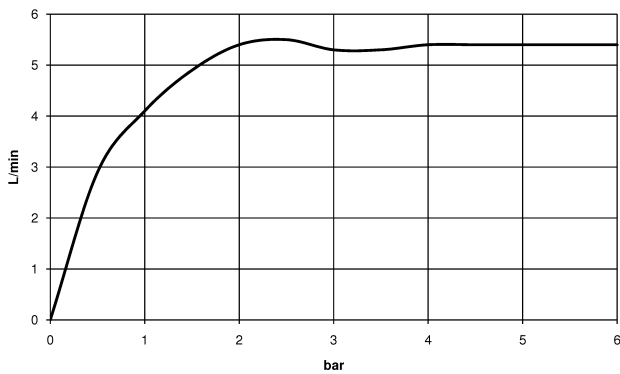

Washbasin - VAIA

Three-hole basin mixer with pop-up waste - polished chrome

Article number: 20 713 809-00

- 168 mm projection
- pivotable spout 360°
- circular, air-enriched flow
- height of mixer 280 mm
- height up to aerator 191 mm
- deck valve hole diameter 32 mm
- hole diameter spout 35 mm
- rosette Ø 60 mm
- max. flow 5.7 l/min
- lead-free
- Fittings group as per DIN 4109: 1
- Only suitable for basins with an overflow.

polished chrome

Dimensional drawing

All details in mm / inch = mm x 0.0394

Washbasin - VAIA

Three-hole basin mixer with pop-up waste - polished chrome

Article number: 20 713 809-00

Flow rate chart

Other finish variants