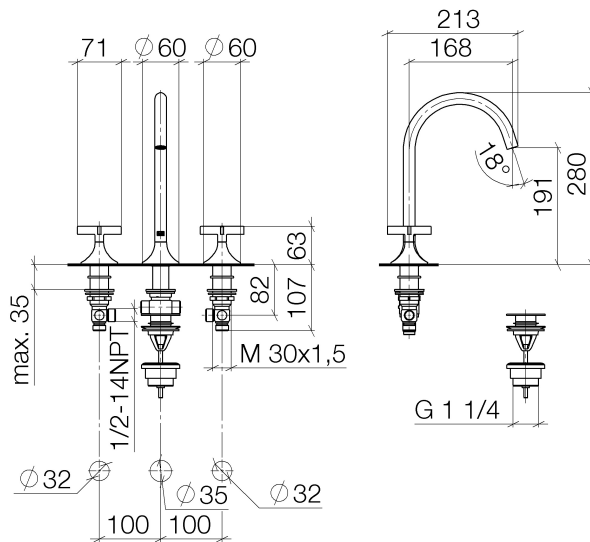

Washbasin - VAIA

Three-hole basin mixer with pop-up waste - polished chrome

Article number: 20 713 809-00

- 168 mm projection
- pivotable spout 360°
- circular, air-enriched flow
- height of mixer 280 mm
- height up to aerator 191 mm
- deck valve hole diameter 32 mm
- hole diameter spout 35 mm
- rosette Ø 60 mm
- max. flow 5.7 l/min
- lead-free
- Fittings group as per DIN 4109: 1
- Only suitable for basins with an overflow.

polished chrome

Dimensional drawing

All details in mm / inch = mm x 0.0394

Washbasin - VAIA

Three-hole basin mixer with pop-up waste - polished chrome

Article number: 20 713 809-00

Flow rate chart

Other finish variants

platinum matt
20 713 809-06

Dark Brass matt
20 713 809-16

Dark Bronze matt
20 713 809-17

Dark Platinum matt
20 713 809-99

Other finishes on request (x-tra Service)

Washbasin - VAIA

Three-hole basin mixer with pop-up waste - polished chrome

Article number: 20 713 809-00

Recommended miscellaneous

12 506 970 90

Tube -