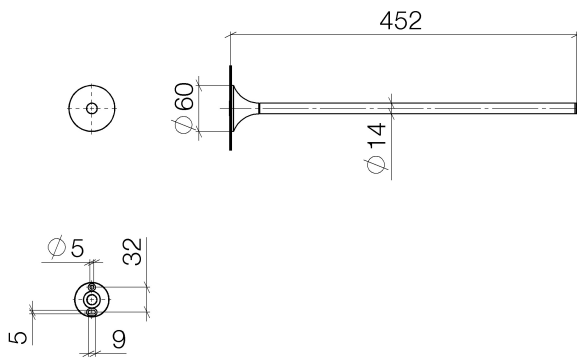

Washbasin - VAIA

Towel bar 1-piece non-swivel - polished chrome

Article number: 83 211 809-00

- rosette Ø 60 mm
- 452 mm projection

polished chrome

Dimensional drawing

All details in mm / inch = mm x 0.0394

Washbasin - VAIA

Towel bar 1-piece non-swivel - polished chrome

Article number: 83 211 809-00

Other finish variants

platinum matt
83 211 809-06

Dark Brass matt
83 211 809-16

Dark Bronze matt
83 211 809-17

Dark Platinum matt
83 211 809-99