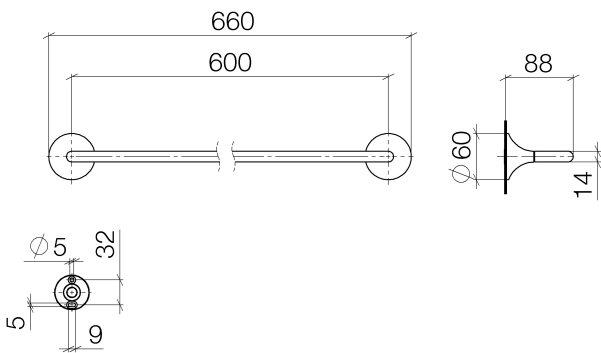

Shower - VAIA

Towel bar - Dark Platinum matt

Article number: 83 060 809-99

- gauge 600 mm
- width 660mm
- height 60 mm
- rosette Ø 60 mm
- 88 mm projection

Dark Platinum matt

Dimensional drawing

All details in mm / inch = mm x 0.0394

Shower - VAIA

Towel bar - Dark Platinum matt

Article number: 83 060 809-99

Other finish variants

polished chrome
83 060 809-00

platinum matt
83 060 809-06

Dark Brass matt
83 060 809-16

Dark Bronze matt
83 060 809-17