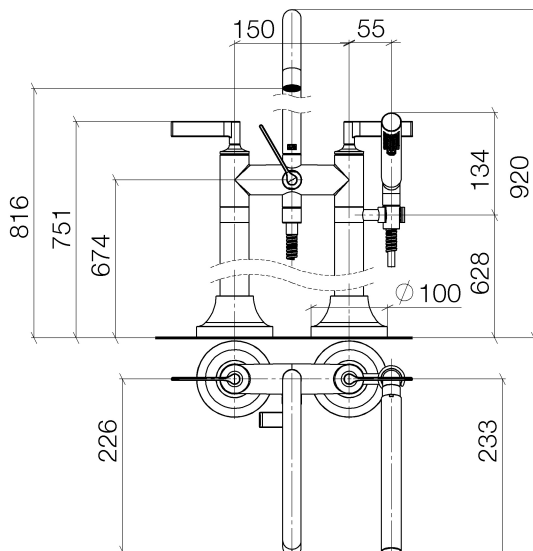

Bath - VAIA

Two-hole bath mixer for free-standing assembly with hand shower set - Dark Platinum matt

Article number: 25 943 819-99

- 221 mm projection
- pivotable spout 360°
- hand shower: normal flow
- spout: circular, air-enriched flow
- hand shower with anti-scale system
- rotary diverter for bath/shower
- total height 920 mm
- stand pipes height 628 mm
- height up to aerator 816 mm
- slide-on rosettes Ø 100 mm
- gauge 150 mm
- metal shower hose 1250mm with integrated anti-twist protection
- pivotable shower holder on the right foot
- max. flow 24.6 l/min at 3 bar flow pressure
- max. hand shower flow 6.8 l/min
- Fittings group as per DIN 4109: 1
- Intrinsic protection against back flow.

Dark Platinum matt

Miscellaneous items are required for this article.

Dimensional drawing

All details in mm / inch = mm x 0.0394

## Bath - VAIA

Two-hole bath mixer for free-standing assembly with hand shower set - Dark Platinum matt

Article number: 25 943 819-99

### Flow rate chart