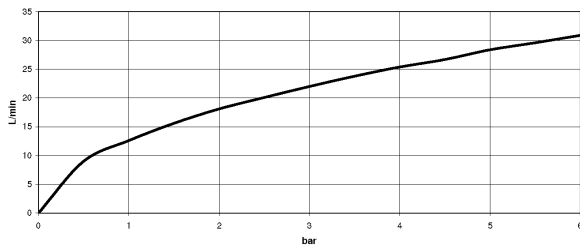

Bath - VAIA

Two-hole bath mixer for free-standing assembly with hand shower set - Dark Platinum matt

Article number: 25 943 819-99

- 221 mm projection
- pivotable spout 360°
- hand shower: normal flow
- spout: circular, air-enriched flow
- hand shower with anti-scale system
- rotary diverter for bath/shower
- total height 920 mm
- stand pipes height 628 mm
- height up to aerator 816 mm
- slide-on rosettes Ø 100 mm
- gauge 150 mm
- metal shower hose 1250mm with integrated anti-twist protection
- pivotable shower holder on the right foot
- max. flow 24.6 l/min at 3 bar flow pressure
- max. hand shower flow 6.8 l/min
- Fittings group as per DIN 4109: 1
- Intrinsic protection against back flow.

Dark Platinum matt

Miscellaneous items are required for this article.

Dimensional drawing

All details in mm / inch = mm x 0.0394

### Flow rate chart