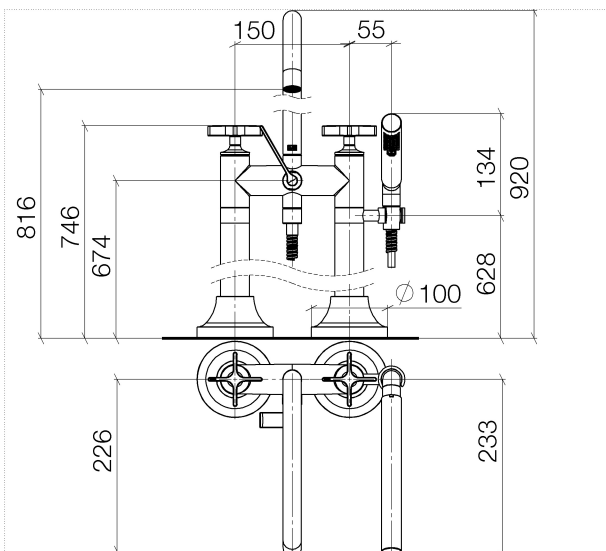

Bath - VAIA

Two-hole bath mixer for free-standing assembly with hand shower set - platinum matt

Article number: 25 943 809-06

- 221 mm projection
- pivotable spout 360°
- hand shower: normal flow
- spout: circular, air-enriched flow
- hand shower with anti-scale system
- rotary diverter for bath/shower
- total height 920 mm
- stand pipes height 628 mm
- height up to aerator 816 mm
- slide-on rosettes Ø 100 mm
- gauge 150 mm
- metal shower hose 1250mm with integrated anti-twist protection
- pivotable shower holder on the right foot
- max. flow 24.6 l/min at 3 bar flow pressure
- max. hand shower flow 6.8 l/min
- Fittings group as per DIN 4109: 1
- Intrinsic protection against back flow.

platinum matt

Miscellaneous items are required for this article.

Dimensional drawing

All details in mm / inch = mm x 0.0394

Bath - VAIA

Two-hole bath mixer for free-standing assembly with hand shower set - platinum matt

Article number: 25 943 809-06

Flow rate chart

Other finish variants

polished chrome
25 943 809-00

Dark Brass matt
25 943 809-16

Dark Bronze matt
25 943 809-17

Dark Platinum matt
25 943 809-99

Other finishes on request (x-tra Service)

Bath - VAIA

Two-hole bath mixer for free-standing assembly with hand shower set - platinum matt

Article number: 25 943 809-06

Required miscellaneous

35 944 970 90

Concealed floor mounting -