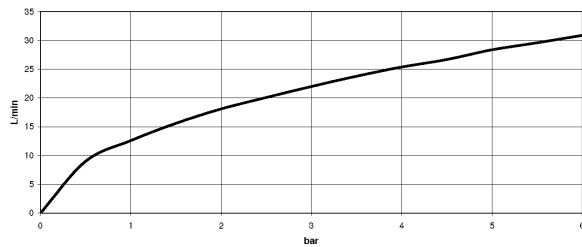

Bath - VAIA

Two-hole bath mixer for free-standing assembly with hand shower set - platinum matt

Article number: 25 943 809-06

Flow rate chart

Other finish variants

Dark Brass matt
25 943 809-16

Dark Bronze matt
25 943 809-17

Other finishes on request (x-tra Service)