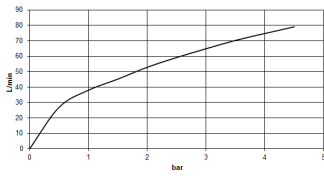

Dark Platinum matt

Dimensional drawing

All details in mm / inch = mm x 0.0394

Bath - VAIA

Two-way diverter for bath rim or tile edge installation - Dark Platinum matt

Article number: 29 140 809-99

Flow rate chart