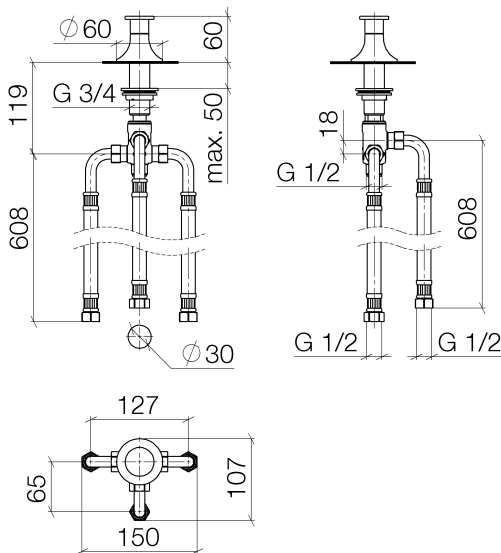

Bath - VAIA

Two-way diverter for bath rim or tile edge installation - Dark Platinum matt

Article number: 29 140 809-99

- automatic bath/shower diverter
- hole diameter 30 mm
- rosette Ø 60 mm
- 1/2" connection
- max. flow 64.9 l/min at 3 bar flow pressure

Dark Platinum matt

Dimensional drawing

All details in mm / inch = mm x 0.0394

Bath - VAIA

Two-way diverter for bath rim or tile edge installation - Dark Platinum matt

Article number: 29 140 809-99

Flow rate chart