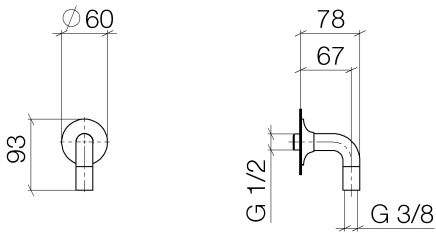

Shower - VAIA

Wall elbow - Dark Bronze matt

Article number: 28 450 809-17

- 3/8" shower outlet
- rosette Ø 60 mm
- 1/2" connection
- Intrinsic protection against back flow.

Dark Bronze matt

Dimensional drawing

All details in mm / inch = mm x 0.0394

Shower - VAIA

Wall elbow - Dark Bronze matt

Article number: 28 450 809-17

Other finish variants

polished chrome
28 450 809-00

platinum matt
28 450 809-06

Dark Brass matt
28 450 809-16