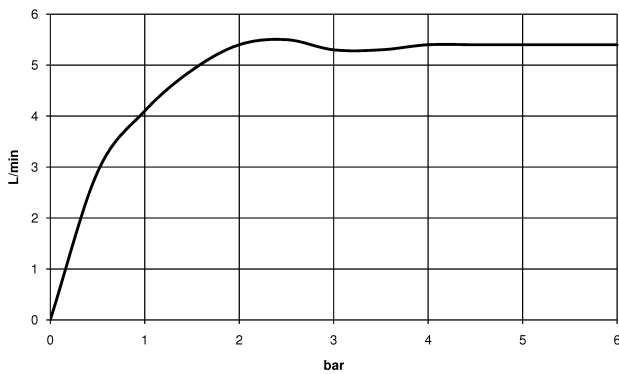

Washbasin - VAIA

Wall-mounted basin mixer without pop-up waste - Dark Platinum matt

Article number: 36 712 809-99

Flow rate chart

Other finish variants

Dark Brass matt
36 712 809-16

Dark Bronze matt
36 712 809-17

Other finishes on request (x-tra Service)