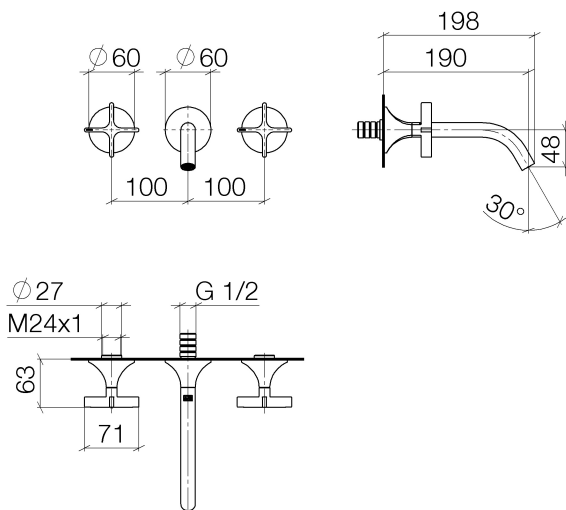

Washbasin - VAIA

Wall-mounted basin mixer without pop-up waste - Dark Platinum matt

Article number: 36 712 809-99

- 190 mm projection
- fixed spout
- circular, air-enriched flow
- hole diameter valve 37 mm
- hole diameter spout 37 mm
- rosettes Ø 60 mm
- max. flow 5.7 l/min
- lead-free
- Fittings group as per DIN 4109: 1

Dark Platinum matt

Miscellaneous items are required for this article.

Dimensional drawing

All details in mm / inch = mm x 0.0394

Washbasin - VAIA

Wall-mounted basin mixer without pop-up waste - Dark Platinum matt

Article number: 36 712 809-99

Flow rate chart

Other finish variants

polished chrome
36 712 809-00

platinum matt
36 712 809-06

Dark Brass matt
36 712 809-16

Dark Bronze matt
36 712 809-17

Other finishes on request (x-tra Service)

Concealed wall-mounted
mixer variable positioning -

35 713 970 90

Concealed wall-mounted
mixer spout on left -

35 714 970 90

Concealed wall-mounted
mixer spout on right -