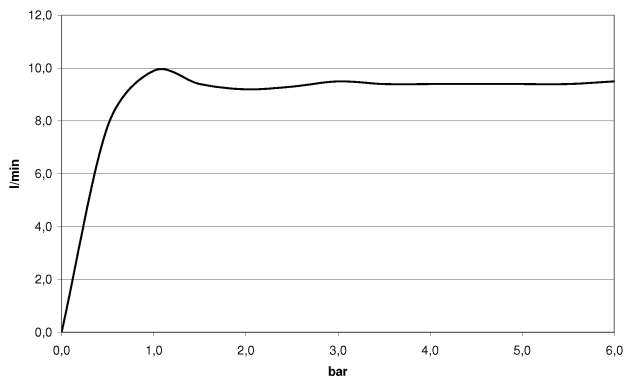

## Shower - Water Modules

Affusion pipe with cover plate - platinum matt

Article number: 27 838 979-06

- laminar flow
- 3/8" shower outlet
- cover plate 240 x 60 mm
- metal shower hose 1250mm with integrated anti-twist protection
- 1/2" connection
- plug-link mounting
- max. flow 9.5 l/min
- Fittings group as per DIN 4109: 1
- Intrinsic protection against back flow.

platinum matt

Dimensional drawing

All details in mm / inch = mm x 0.0394

### Flow rate chart