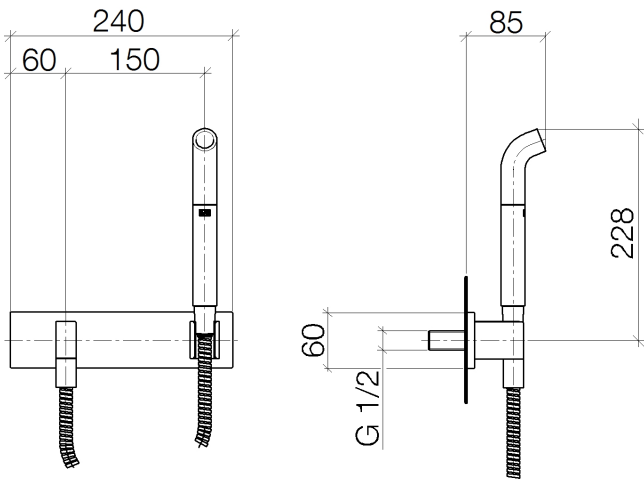

## Shower - Water Modules

Affusion pipe with cover plate - platinum matt

Article number: 27 838 979-06

- laminar flow
- 3/8" shower outlet
- cover plate 240 x 60 mm
- metal shower hose 1250mm with integrated anti-twist protection
- 1/2" connection
- plug-link mounting
- max. flow 9.5 l/min
- Fittings group as per DIN 4109: 1
- Intrinsic protection against back flow.

platinum matt

Dimensional drawing

All details in mm / inch = mm x 0.0394

## Shower - Water Modules

Affusion pipe with cover plate - platinum matt

Article number: 27 838 979-06