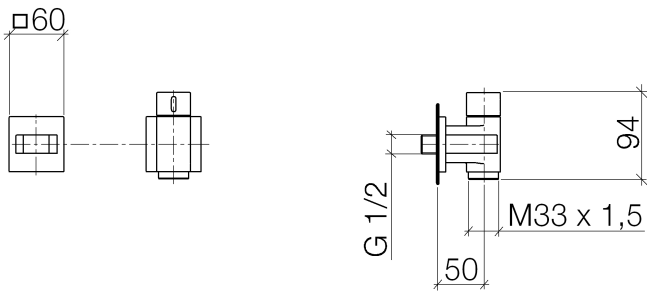

Shower - Water Modules

WATER TUBE Kneipp wall elbow with hose holder with individual rosettes - platinum matt

Article number: 27 821 979-06

- laminar flow
- rotary diverter with volume control and shut-off function
- rosette 60 x 60 mm
- holder for Kneipp hose
- 1/2" wall elbow
- without hose
- max. flow l/min
- Intrinsic protection against back flow.

platinum matt

Dimensional drawing

All details in mm / inch = mm x 0.0394

Shower - Water Modules

WATER TUBE Kneipp wall elbow with hose holder with individual rosettes - platinum matt

Article number: 27 821 979-06

Flow rate chart

Other finish variants

polished chrome

27 821 979-00

Other finishes on request (x-tra Service)

Shower - Water Modules

WATER TUBE Kneipp wall elbow with hose holder with individual rosettes - platinum matt