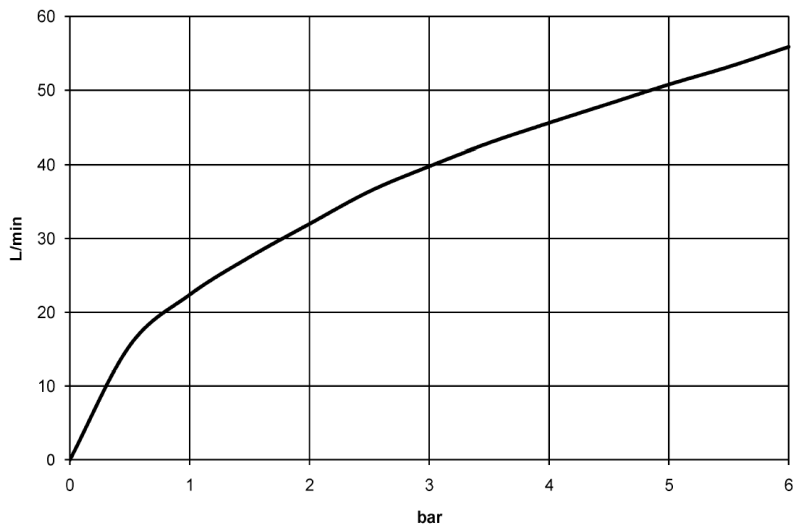

Shower - Water Modules

WATER TUBE Kneipp wall elbow with hose holder with individual rosettes - platinum matt

Article number: 27 821 979-06

Flow rate chart

Other finish variants

polished chrome

27 821 979-00

Other finishes on request (x-tra Service)