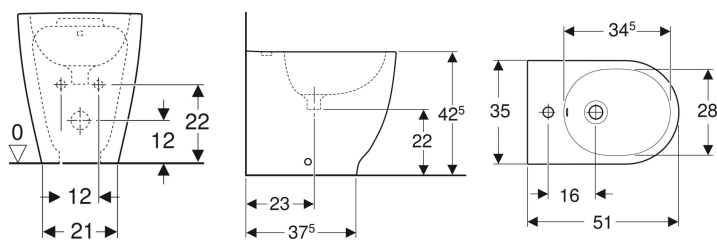

**Geberit Acanto floor-standing bidet, back-to-wall, shrouded**

Example image

**Characteristics**

- Floor-standing
- Back-to-wall
- Hidden water supply connection
- Small projection

- Shrouded
- Hidden fastening

**Technical data**

Product material

Vitreous china

**Scope of delivery**

- Fastening material

Art. no.	Colour / surface	Overflow	B	H	T
500.603.01.2	white	visible	35 cm	42.5 cm	51 cm