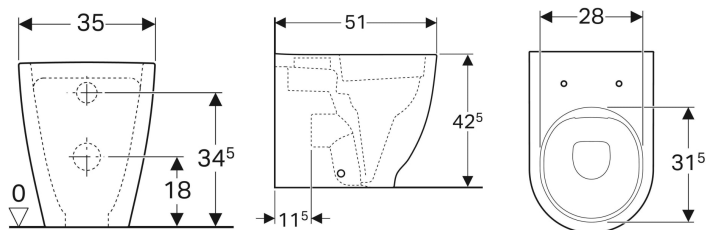

Geberit Acanto floor-standing WC, washdown, raised, back-to-wall, shrouded, Rimfree

Example image

Application purposes

- For concealed cisterns
- For concealed flushing valves

Characteristics

- Floor-standing
- Back-to-wall
- Washdown WC
- Rimfree
- Type 1, full flush volume 6 / 5 / 4 l, in accordance with EN 997

- Horizontal or vertical outlet
- Type 2 in accordance with EN 997
- Flushes with 4.5 l
- Shrouded
- Hidden fastening
- Small projection
- Raised seat height

Technical data

Product material | Vitreous china

Scope of delivery

- Fastening material

To order additionally

- WC seat

Art. no.	Colour / surface	B	H	T
500.602.01.2	white	35 cm	42.5 cm	51 cm

Accessories

- Geberit connection set for floor-standing WC

- Recommended for Geberit Sigma and Omega concealed cisterns