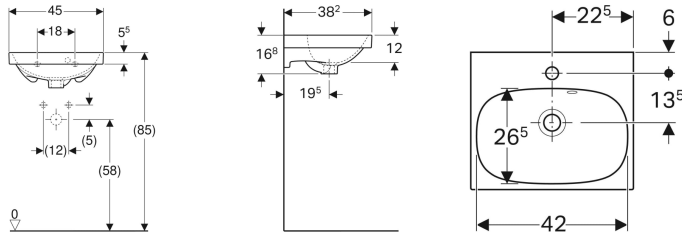

Geberit Acanto handrinse basin

Example image

Characteristics

- Can be installed with a washbasin cabinet
- Asymmetrical overflow

Technical data

Product material

Fine fireclay

Art. no.	Colour / surface	Tap hole	Overflow	B	H	T
500.636.01.2	white	centred	visible	45 cm	16.8 cm	38.2 cm

Accessories

- Geberit bottle trap with dip tube for washbasin, connector BSP, horizontal or vertical outlet
- Geberit fastening material for handrinse basin