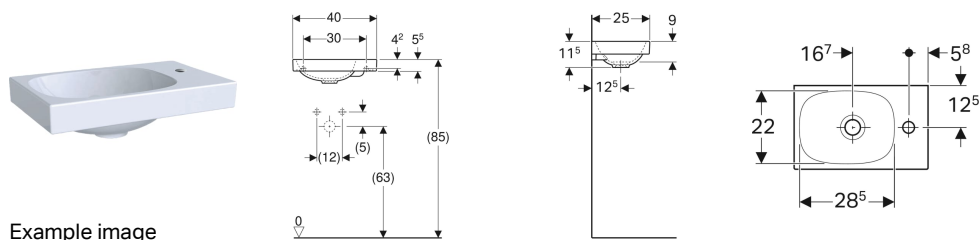

Geberit Acanto handrinse basin, right tap hole

Example image

Characteristics

- Can be installed with a washbasin cabinet
- Asymmetrical

Technical data

Product material | Fine fireclay

Art. no.	Colour / surface	Tap hole	Overflow	B	H	T
500.635.01.2	white	right	without	40 cm	11.5 cm	25 cm

Accessories

- Geberit waste outlet with free outlet and valve cover
- Geberit bottle trap with dip tube for washbasin, connector BSP, horizontal or vertical outlet
- Geberit fastening material for handrinse basin