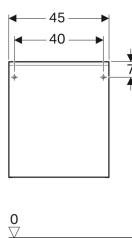

Geberit Acanto low cabinet with one drawer and internal drawer

Example image

Characteristics

- Wall-hung
- With one drawer
- With one internal drawer
- Opening with handle
- Drawer with soft-closing

- Moisture-resistant
- Front made of chipboard with glass cover
- Cover plate made of glass
- Delivered preassembled

Technical data

Product material | High-compressed three-layer chipboard

Scope of delivery

- Low cabinet
- Fastening material

Art. no.	Colour / surface	B	H	T
500.618.01.2	Body: high-gloss coated / white Drawers: white / shiny glass	45 cm	52 cm	47.6 cm
500.618.JL.2	Body: matt coated / sand grey Drawers: sand grey / shiny glass	45 cm	52 cm	47.6 cm
500.618.JK.2	Body: matt coated / lava Drawers: lava / shiny glass	45 cm	52 cm	47.6 cm
500.618.16.1	Body: matt coated / black Drawers: black / shiny glass	45 cm	52 cm	47.6 cm