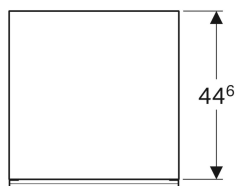

Geberit Acanto low cabinet with one drawer and internal drawer

Example image

Characteristics

- Wall-hung
- With one drawer
- With one internal drawer
- Opening with handle
- Drawer with soft-closing

- Moisture-resistant
- Front made of chipboard with glass cover
- Cover plate made of glass
- Delivered preassembled

Technical data

Product material | High-compressed three-layer chipboard

Scope of delivery

- Low cabinet
- Fastening material

Art. no.	Colour / surface	B	H	T
500.618.01.2	Body: high-gloss coated / white Drawers: white / shiny glass	45 cm	52 cm	47.6 cm
500.618.JL.2	Body: matt coated / sand grey Drawers: sand grey / shiny glass	45 cm	52 cm	47.6 cm
500.618.JK.2	Body: matt coated / lava Drawers: lava / shiny glass	45 cm	52 cm	47.6 cm
500.618.16.1	Body: matt coated / black Drawers: black / shiny glass	45 cm	52 cm	47.6 cm