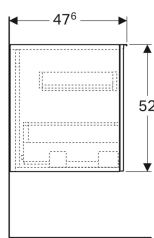

Geberit Acanto low cabinet with one drawer and internal drawer

Example image

Characteristics

- Wall-hung
- With one drawer
- With one internal drawer
- Opening with handle
- Drawer with soft-closing

- Moisture-resistant
- Front made of chipboard with glass cover
- Cover plate made of glass
- Delivered preassembled

Technical data

Product material | High-compressed three-layer chipboard

Scope of delivery

- Low cabinet
- Fastening material

Art. no.	Colour / surface	B	H	T
500.618.01.2	Body: high-gloss coated / white Drawers: white / shiny glass	45 cm	52 cm	47.6 cm
500.618.JL.2	Body: matt coated / sand grey Drawers: sand grey / shiny glass	45 cm	52 cm	47.6 cm
500.618.JK.2	Body: matt coated / lava Drawers: lava / shiny glass	45 cm	52 cm	47.6 cm
500.618.16.1	Body: matt coated / black Drawers: black / shiny glass	45 cm	52 cm	47.6 cm