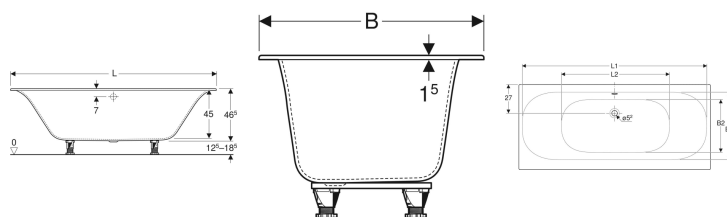

Geberit rectangular bathtub Soana, slim rim, duo, with feet

Example image

Application purposes

- For private bathrooms and hotels
- For installation with bathtub feet or supports

Characteristics

- Built-in bathtub
- Rectangular

- Suitable for two persons
- Slim rim
- Eccentric central outlet
- Drain hole \varnothing 52 mm
- Tap hole drilling according to EN 232 possible

Technical data

Product material | Sanitary acrylic

Scope of delivery

- Bathtub
- Set of feet

Art. no.	Colour / surface	L	L1	L2	B	B1	B2	H	Total water capacity
554.003.01.1	white / glossy	170 cm	163 cm	91.8 cm	75 cm	58.7 cm	44.4 cm	45 cm	179 l
554.004.01.1	white / glossy	180 cm	173 cm	101.8 cm	80 cm	64 cm	49.4 cm	45 cm	212 l
554.005.01.1	white / glossy	190 cm	183 cm	111.8 cm	90 cm	75 cm	59.4 cm	45 cm	271 l

Accessories

- Geberit connection set for bathtubs made of acrylic, with overflow
- Geberit bathtub drain with turn handle and inlet, d52, length 73 cm, with ready-to-fit-set and straight connector
- Geberit ready-to-fit set d52, for bathtub drain with turn handle and inlet