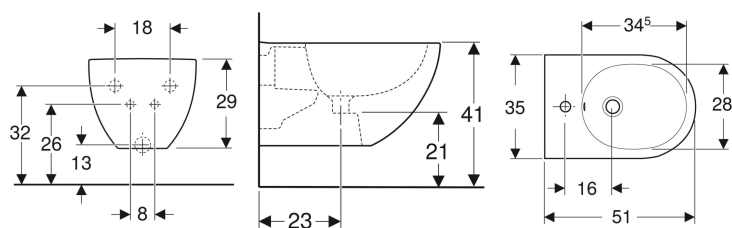

## Geberit Acanto wall-hung bidet, shrouded

Example image

### Application purposes

- For single-hole taps with flexible hoses

### Characteristics

- Wall-hung
- Hidden water supply connection

- Easy fastening with Geberit bidet wall fixing type EFF2
- Shrouded
- Hidden fastening

### Scope of delivery

- Fastening material

Art. no.	Colour / surface	Overflow	B	H	T
500.601.01.2	white	visible	35 cm	29 cm	51 cm