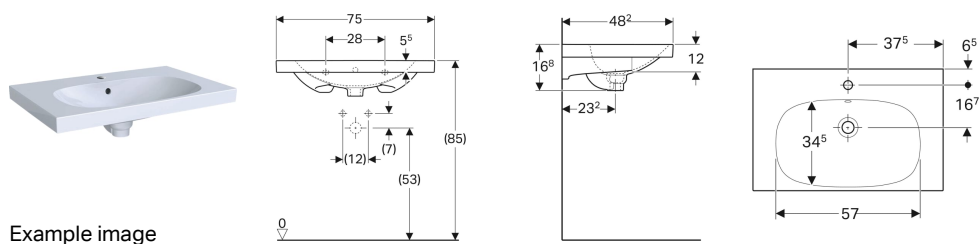

Geberit Acanto washbasin with shelf surface

Characteristics

- Can be installed with a washbasin cabinet
- With shelf surface

Technical data

Product material | Fine fireclay

Art. no.	Colour / surface	Tap hole	Overflow	B	Cabinet width	H	T
500.622.01.2	white	centred	visible	75 cm	74 cm	16.8 cm	48.2 cm
500.623.01.2	white	centred	visible	90 cm	89 cm	16.8 cm	48.2 cm
500.624.01.2	white	without	visible	90 cm	89 cm	16.8 cm	48.2 cm

Accessories

- Geberit waste outlet, space-saving model, slim design, with external waste plug with push actuation
- Geberit bottle trap with dip tube for washbasin, connector BSP, horizontal or vertical outlet
- Geberit fastening material for washbasin