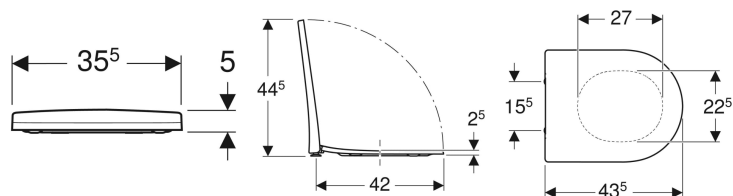

Geberit Acanto WC seat

Example image

Characteristics

- Overlapping WC lid
- Slim design
- Antibacterial

Technical data

Product material	Duroplast
Fastening distance	15.5 cm

Art. no.	Colour / surface	Quick-release hinges	Soft-closing mechanism	Fastening	Hinge material
500.605.01.2	white	yes	yes	from above	Brass chrome-plated
500.660.01.2	white	no	yes	from above	Brass chrome-plated
500.604.01.2	white	no	no	from above	Brass chrome-plated