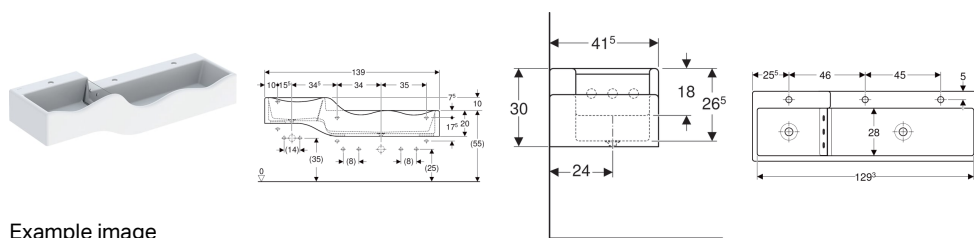

Geberit Bambini play and washspace, for three washbasin taps, lower basin on the right

Example image

Application purposes

- For mounting on mounting brackets
- For children
- For schools, childcare facilities and other educational facilities

Characteristics

- 3 washbasin areas
- 2 outlets
- Small projection

- Wavy rim for easy tap access
- Rounded edges for avoiding injuries
- Antibacterial
- Shockproof
- Scratchproof
- Easy cleaning
- Seamless surface repair

Technical data

Product material | Varicolor®

Scope of delivery

- Baffle plate made of PMMA

To order additionally

- Geberit Bambini decorative cover, front, for play and washspace, for three washbasin taps, lower basin on the right
- Geberit Bambini decorative cover, side, for play and washspace, lower basin
- Geberit Bambini decorative cover, side, for play and washspace, upper basin
- Geberit set of mounting brackets for play and washspace, for three washbasin taps

Art. no.	Colour / surface	Tap hole	Overflow	B	H	T
430350016	white alpine	centred, left and right	without	139 cm	30 cm	41.5 cm

Accessories

- Geberit waste outlet with free outlet and valve cover
- Geberit P-trap for washbasin, with sleeve, horizontal outlet