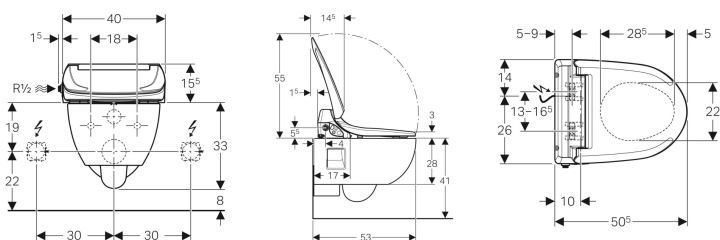

Geberit AquaClean 4000 set of WC enhancement solution with wall-hung WC

Example image

Application purposes

- For convenient toilet use
- For gently cleaning the anal area with water

Characteristics

- Rimless WC ceramic appliance
- Washdown WC with dirt-repellent ceramic surface
- WC seat ring and WC lid with soft-closing mechanism
- Integrated storage water heater
- Spray arm with nozzle can be extended for anal area
- Spray intensity can be set to five different levels
- Automatic pre- and postrinsing of the spray nozzle with fresh water
- Shower spray gradually cools down continuously during shower procedure
- Adjustable storage water heater operating mode (ON/OFF/economy mode)
- User detection for water heating
- Most recently used settings are stored automatically
- Water supply connection on the left
- Mains connection at rear, with hidden pipe-laying option to the left or right
- Mains connection cable can be cut to length

Scope of delivery

- Water supply connection set for left connection, for exposed cistern
- Spray shield
- Compensation pad for WC seat / ceramic appliance
- Fastening material
- Wall-hung WC ceramic appliance

- Approval in accordance with (DIN) EN 1717 / (DIN) EN 13077

Technical data

Protection degree	IPX4
Protection class	I
Nominal voltage	230 V AC
Mains frequency	50-60 Hz
Power consumption	800 W
Power consumption standby / with heating switched on	0.45/5.8 W
Cable length	2 m
Flow pressure	0.5-10 bar
Operating temperature	10-40 °C
Water temperature, factory setting	37 °C
Calculated flow rate	0.04 l/s
Minimum flow pressure for calculated flow rate	0.5 bar
Spray time	20 s
Maximum load WC seat	150 kg

- Water supply connection set for Geberit Sigma concealed cistern 12 cm and Geberit Omega concealed cistern 12 cm, installation height 112 cm
- Connection set for WC, \varnothing 90 mm
- Sound insulation set