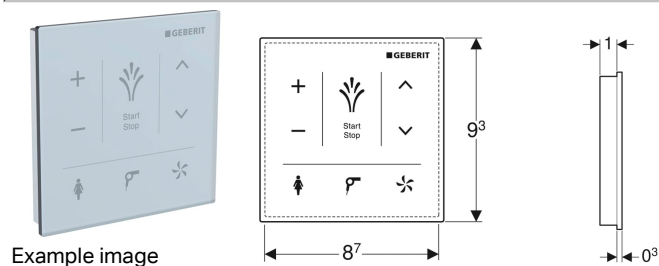

Wall-mounted control panel for Geberit AquaClean

Application purposes

- For manual, wireless operation of the shower toilet functions
- For exposed installation
- For Geberit AquaClean Tuma Comfort
- For Geberit AquaClean Mera WC complete solutions

Characteristics

- Capacitive user interface
- Surface made of glass
- Connection via bluetooth

Scope of delivery

- 3 lithium batteries, type CR 2032

- Power supply by battery
- Warning when the battery is low

Technical data

Battery type	CR2032 (3 V)
Service life, supplied battery	~ 2 years
Protection degree	IPX4
Relative humidity	10-100 %
Operating temperature	5-40 °C

- Fastening material

Art. no.	Colour / surface	B	H
147.038.SI.1	white / glass	9.3 cm	9.3 cm
147.038.SJ.1	black / glass	9.3 cm	9.3 cm