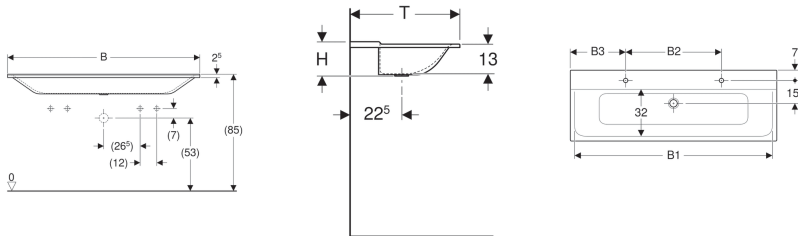

**Geberit Xeno<sup>2</sup> vanity basin**

**Application purposes**

- For mounting on washbasin cabinets

- Shockproof
- Scratchproof
- Easy cleaning
- Seamless surface repair

**Characteristics**

- Slim rim
- Antibacterial

**Technical data**

Material | Varicolor®

Art. no.	Surface / colour	B	B1	B2	B3	Cabinet width	H	T	Tap hole	Overflow	
500.276.00.1	white alpine	140 cm	135 cm	- cm	- cm	139.5 cm	15 cm	48 cm	without	without	NEW
500.277.00.1	white alpine	140 cm	135 cm	65 cm	37.5 cm	139.5 cm	15 cm	48 cm	left and right	without	NEW
500.278.00.1	white alpine	160 cm	155 cm	- cm	- cm	159.5 cm	15 cm	48 cm	without	without	NEW
500.279.00.1	white alpine	160 cm	155 cm	70 cm	45 cm	159.5 cm	15 cm	48 cm	left and right	without	NEW