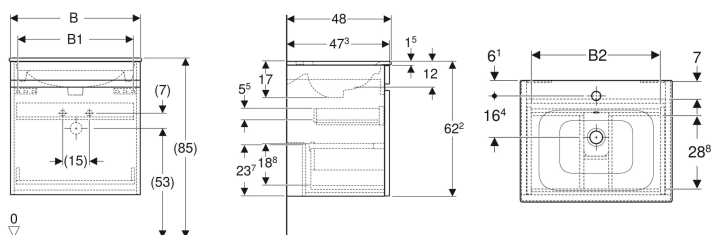

Geberit Renova Plan set of vanity basin, slim rim, with cabinet, one drawer and one internal drawer

Example image

Characteristics

- Wall-hung
- With one drawer
- With one internal drawer
- Opening with recessed handle
- Drawer with soft-closing

Art. no.	Colour / surface	Tap hole	Overflow	B	B1	B2	Washbasin width	H	T
501.917.JK.1	Body and front: lava / matt coated Washbasin: white	centred	visible	98.8 cm	92.5 cm	91.6 cm	100 cm	62.2 cm	48 cm
501.917.00.1	Body and front: light hickory / textured foil Washbasin: white	centred	visible	98.8 cm	92.5 cm	91.6 cm	100 cm	62.2 cm	48 cm
501.917.JR.1	Body and front: hickory / textured foil Washbasin: white	centred	visible	98.8 cm	92.5 cm	91.6 cm	100 cm	62.2 cm	48 cm