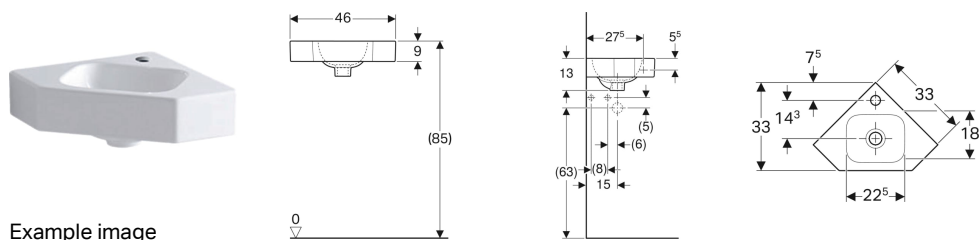

## Geberit iCon corner handrinse basin

Example image

### Application purposes

- For corner installation

### Technical data

Product material

Fine fireclay

| Art. no.  | Colour / surface | Tap hole | Overflow | B     | H     | T     |
|-----------|------------------|----------|----------|-------|-------|-------|
| 124729000 | white            | centred  | without  | 46 cm | 13 cm | 33 cm |