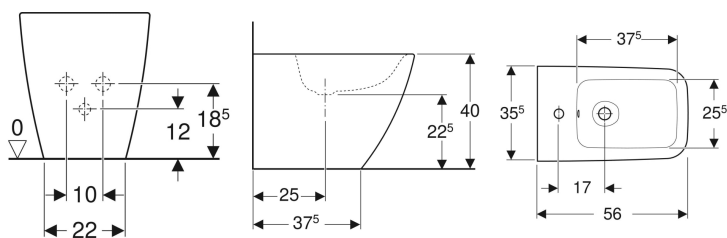

**Geberit iCon Square floor-standing bidet, back-to-wall, shrouded**

Example image

**Characteristics**

- Floor-standing
- Back-to-wall
- Hidden water supply connection

- Shrouded
- Hidden fastening

**Technical data**

Product material

Vitreous china

**Scope of delivery**

- Fastening material

Art. no.	Colour / surface	Overflow	B	H	T
231950000	white	visible	35.5 cm	40 cm	56 cm