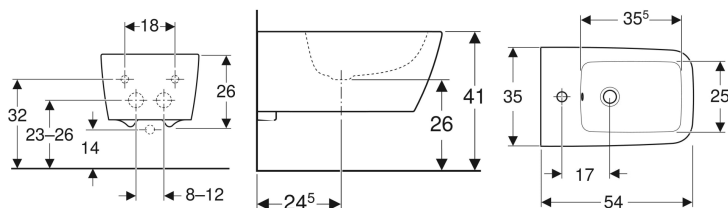

## Geberit iCon Square wall-hung bidet, shrouded

Example image

### Application purposes

- For single-hole taps with flexible hoses

### Characteristics

- Wall-hung
- Hidden water supply connection

- Easy fastening with Geberit bidet wall fixing type EFF2
- Shrouded
- Hidden fastening

### To order additionally

- Extended drain for trap

Art. no.	Colour / surface	Overflow	B	H	T
231910000	white	visible	35 cm	26 cm	54 cm