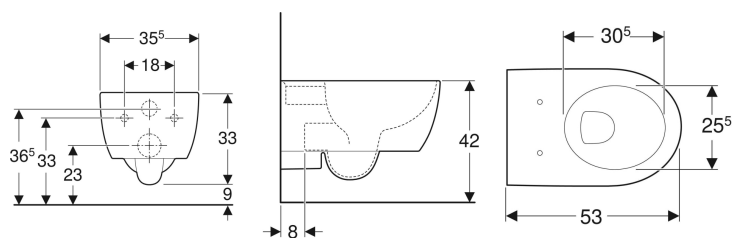

Geberit iCon wall-hung WC, washdown, shrouded

Example image

Application purposes

- For concealed cisterns
- For pressure flushing valves

Characteristics

- Wall-hung
- Washdown WC
- With flush rim

- Easy fastening with Geberit WC wall fixing type EFF2
- Type 1, full flush volume 6 / 5 l, in accordance with EN 997
- Type 2 in accordance with EN 997
- Flushes with 4.5 l
- Shrouded
- Hidden fastening

Technical data

Product material

Vitreous china

Scope of delivery

- Fastening material

To order additionally

- WC seat

Art. no.	Colour / surface	B	H	T
204000000	white	35.5 cm	33 cm	53 cm