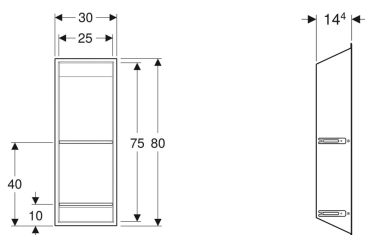

Geberit niche storage box with shelves

Example image

Application purposes

- For domestic bathrooms
- For installation in Geberit frames for niche storage box with shelves

Characteristics

- Suitable for Geberit ONE
- Easy cleaning
- Suitable for tile structures on wall of 4–30 mm
- Powder-coated

Scope of delivery

- 2 shelves

To order additionally

- Geberit Duofix element for niche storage box with shelves

Art. no.	Colour / surface
154.291.00.1	Housing: umber grey / powder-coated

Accessories

- Geberit sliding door, mirrored, opening to the right
- Geberit sliding door, mirrored, opening to the left
- Geberit glass wiper