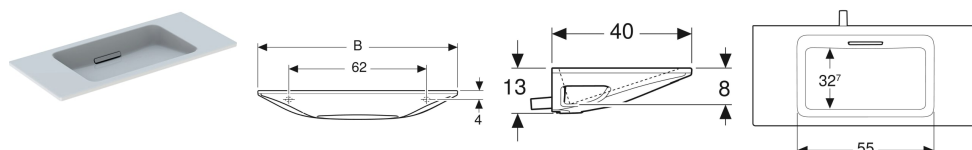

Geberit ONE washbasin, floating design, horizontal outlet, small projection

Example image

Characteristics

- Slim rim
- Small projection
- Concealed trap
- Floating design

- Horizontal outlet
- Free outlet

Technical data

Product material | Fine fireclay

Scope of delivery

- Washbasin
- Drain cover with comb insert, magnetic fixing

To order additionally

- Frame for Geberit ONE washbasin

Art. no.	Colour / surface	Tap hole	Overflow	B	H	T
500.390.01.3	Washbasin: white / KeraTect Cover: glossy white	without	without	90 cm	13 cm	40 cm
500.390.01.2	Washbasin: white / KeraTect Cover: bright brushed	without	without	90 cm	13 cm	40 cm
500.390.01.1	Washbasin: white / KeraTect Cover: gloss chrome-plated	without	without	90 cm	13 cm	40 cm
500.392.01.3	Washbasin: white / KeraTect Cover: glossy white	without	without	120 cm	13 cm	40 cm
500.392.01.2	Washbasin: white / KeraTect Cover: bright brushed	without	without	120 cm	13 cm	40 cm
500.392.01.1	Washbasin: white / KeraTect Cover: gloss chrome-plated	without	without	120 cm	13 cm	40 cm