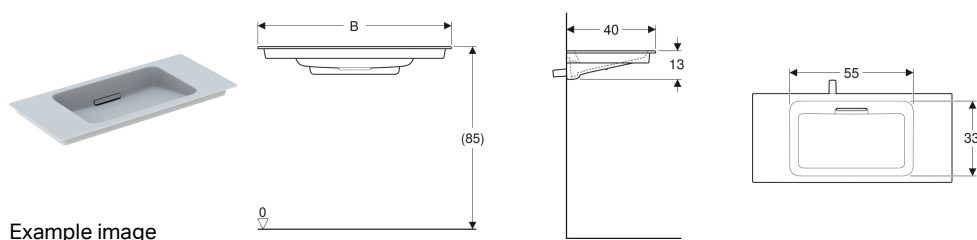

Geberit ONE vanity basin, horizontal outlet, small projection

Application purposes

- For mounting on washbasin cabinets

Characteristics

- Horizontal outlet
- Small projection

- Slim rim
- Concealed trap
- Concealed stop valve

Technical data

Product material | Fine fireclay

Scope of delivery

- Vanity basin
- Drain cover with comb insert, magnetic fixing

To order additionally

- Geberit ONE cabinet for washbasin, with two drawers, small projection
- Frame for Geberit ONE washbasin

Art. no.	Colour / surface	Tap hole	Overflow	B	Cabinet width	H	T
500.391.01.3	Washbasin: white / KeraTect Cover: glossy white	without	hidden	75 cm	75 cm	13 cm	40 cm
500.391.01.2	Washbasin: white / KeraTect Cover: bright brushed	without	hidden	75 cm	75 cm	13 cm	40 cm
500.391.01.1	Washbasin: white / KeraTect Cover: gloss chrome-plated	without	hidden	75 cm	75 cm	13 cm	40 cm
500.395.01.3	Washbasin: white / KeraTect Cover: glossy white	without	hidden	90 cm	90 cm	13 cm	40 cm
500.395.01.2	Washbasin: white / KeraTect Cover: bright brushed	without	hidden	90 cm	90 cm	13 cm	40 cm
500.395.01.1	Washbasin: white / KeraTect Cover: gloss chrome-plated	without	hidden	90 cm	90 cm	13 cm	40 cm
500.396.01.3	Washbasin: white / KeraTect Cover: glossy white	without	hidden	105 cm	105 cm	13 cm	40 cm
500.396.01.2	Washbasin: white / KeraTect Cover: bright brushed	without	hidden	105 cm	105 cm	13 cm	40 cm
500.396.01.1	Washbasin: white / KeraTect Cover: gloss chrome-plated	without	hidden	105 cm	105 cm	13 cm	40 cm