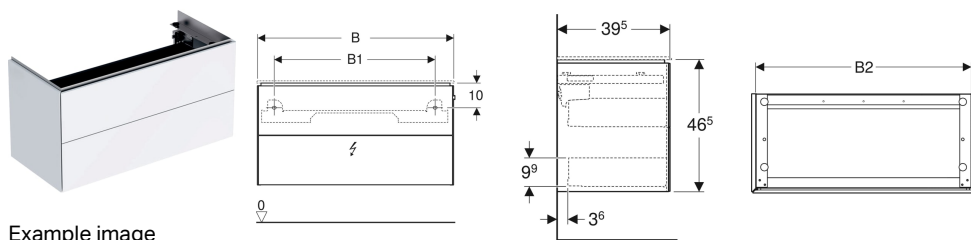

## Geberit ONE cabinet for washbasin, with two drawers, small projection

Example image

### Characteristics

- Wall-hung
- Drawers with slots for partitions
- Fully usable storage space in upper drawer
- With two drawers
- Opening with push-to-open mechanism
- Drawer with soft-closing
- Front made of MDF
- Top drawer with LED light
- Moisture-resistant

- Turn handle actuation for damming of washbasin on right side of cabinet
- Delivered preassembled

### To order additionally

- Geberit ONE vanity basin, horizontal outlet, small projection
- Frame for Geberit ONE washbasin

Art. no.	Colour / surface	B	B1	B2	Washbasin width	H	T	Power consumption	Luminous flux
500.385.01.1	white / high-gloss coated	89.5 cm	74 cm	86 cm	90 cm	46.5 cm	39.5 cm	3.25 W	455 lm
500.386.01.1	white / high-gloss coated	104.5 cm	89 cm	101 cm	105 cm	46.5 cm	39.5 cm	4 W	560 lm
500.381.01.1	white / high-gloss coated	74.5 cm	59 cm	71 cm	75 cm	46.5 cm	39.5 cm	2.5 W	350 lm
500.381.00.1	black walnut / real wood veneer	74.5 cm	59 cm	71 cm	75 cm	46.5 cm	39.5 cm	2.5 W	350 lm
500.385.00.1	black walnut / real wood veneer	89.5 cm	74 cm	86 cm	90 cm	46.5 cm	39.5 cm	3.25 W	455 lm
500.386.00.1	black walnut / real wood veneer	104.5 cm	89 cm	101 cm	105 cm	46.5 cm	39.5 cm	4 W	560 lm