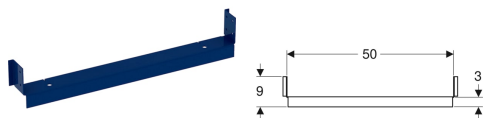

Crossbar for Geberit Duofix element for niche storage box

Example image

Application purposes

- For use in shower drainage without element for shower, with wall drain, 130 cm

- For placing of Geberit Duofix elements for niche storage box