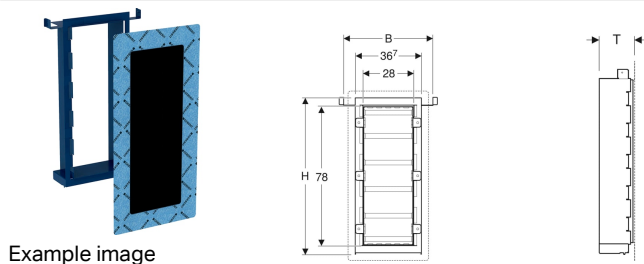

Geberit Duofix element for niche storage box with shelves

Application purposes

- For domestic bathrooms
- For drywall construction
- For installation in room-height installation walls
- For installation in room-height Geberit Duofix system walls
- For composite seals

Characteristics

- Suitable for Geberit ONE
- Self-supporting frame, powder-coated
- Frame with $\varnothing 9$ mm drilling holes for fastening in wood frame construction
- Premounted sealing fleece
- Sealing fleece, 10 cm circumferential, for connecting sealing systems
- Panelling thickness 10–30 mm
- Suitable for tile structures of 4–30 mm

Scope of delivery

- Free-space frame made of steel, powder-coated
- Installation set for niche storage box made of plastic, with sealing foil
- Protection box
- Fastening material

To order additionally

- Geberit niche storage box with shelves

Art. no.	B	H	T
111.590.00.1	50 cm	87 cm	15 cm

Accessories

- Crossbar for Geberit Duofix element for niche storage box

- Use of the crossbar for Geberit Duofix element for niche storage box necessary if no Geberit Duofix element for shower, 130 cm is used