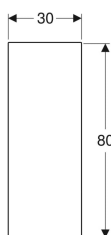

**Geberit sliding door, mirrored, opening to the left**

---

**Application purposes**

- For Geberit niche storage boxes with shelves

**Characteristics**

- Suitable for Geberit ONE

- Opening to the left
- Mirrored double-sidedly
- Can be aligned vertically and horizontally

**Technical data**

Product material | Aluminium

**Art. no.      Model**

---

154.294.00.1    left

---

**Accessories**

- Geberit niche storage box with shelves