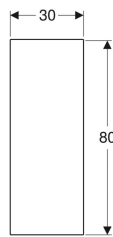

**Geberit sliding door, mirrored, opening to the right**

---

**Application purposes**

- For Geberit niche storage boxes with shelves

**Characteristics**

- Suitable for Geberit ONE

- Opening to the right
- Mirrored double-sidedly
- Can be aligned vertically and horizontally

**Technical data**

Product material | Aluminium

| Art. no.     | Model |
|--------------|-------|
| 154.295.00.1 | right |

**Accessories**

- Geberit niche storage box with shelves