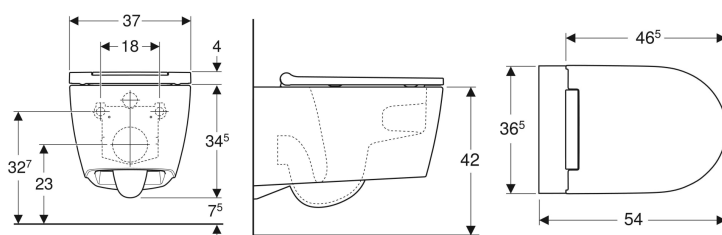

**Geberit ONE set of wall-hung WC, washdown, shrouded, TurboFlush, with WC seat**

Example image

**Application purposes**

- For concealed cisterns

**Characteristics**

- Wall-hung
- Washdown WC
- Easy fastening with Geberit WC wall fixing type EFF3
- Height-adjustable, ceramic upper edge 41–45 cm
- Type 1, full flush volume 7 / 6 / 5 / 4 l, in accordance with EN 997
- Type 2 in accordance with EN 997
- Hidden fastening

- Rimless WC ceramic appliance featuring TurboFlush flush technology
- Easy fastening with gearbox for optimised force transmission
- WC seat made of Duroplast
- Hinges made of metal
- Overlapping WC lid
- Slim design
- WC seat can be removed without tools
- WC seat ring can be removed without tools

**Technical data**

Product material | Vitreous china

**Scope of delivery**

- WC ceramic appliance
- WC seat
- Sound insulation set
- Connection set
- Fastening material

Art. no.	Colour / surface	T	Quick-release hinges	Soft-closing mechanism
500.201.01.1	WC ceramic appliance: white / KeraTect Design cover: white	54 cm	yes	yes
500.202.01.1	WC ceramic appliance: white / KeraTect Design cover: gloss chrome-plated	54 cm	yes	yes