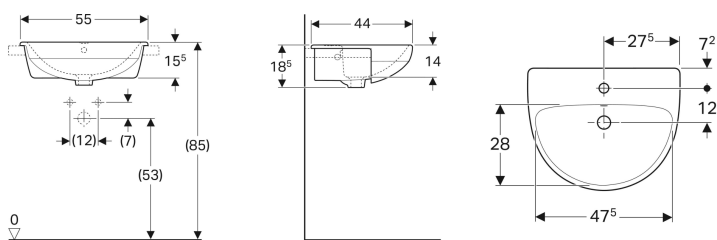

Geberit Selnova semirecessed washbasin

Example image

Application purposes

- For mounting in washtops

Technical data

Product material

Vitreous china

Scope of delivery

- Fastening material

| Art. no. | Colour / surface | Tap hole | Overflow | B | H | T |
|--------------|------------------|----------------|----------|-------|---------|-------|
| 501.404.00.6 | white | centred | visible | 55 cm | 18.5 cm | 44 cm |
| 501.405.00.7 | white | left and right | visible | 55 cm | 18.5 cm | 44 cm |