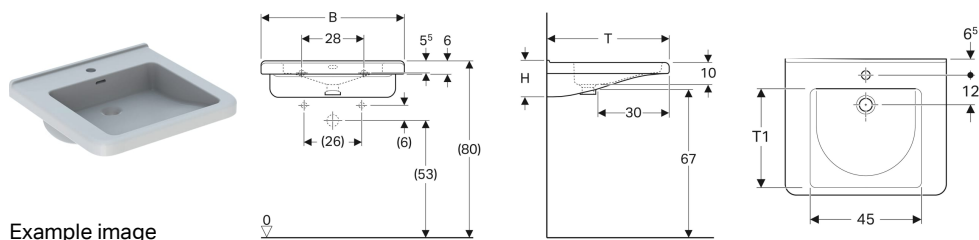

Geberit Selnova Comfort Square washbasin, barrier-free

Application purposes

- Suitable for use by wheelchair users

Characteristics

- Square design
- Ergonomically shaped front
- Ergonomically shaped arm supports

- Integrated grip rail
- Shallow bowl
- Inner basin with two levels for partial filling
- Raised edge for fixing a mirror directly on top

Technical data

Product material | Vitreous china

Art. no.	Colour / surface	Tap hole	Overflow	B	H	T	T1
500.785.00.7	white	centred	visible	55 cm	15.5 cm	52.5 cm	37.5 cm
500.786.00.7	white	centred	without	55 cm	15.5 cm	52.5 cm	37.5 cm
500.787.01.7	white	without	without	55 cm	15.5 cm	52.5 cm	37.5 cm
500.788.01.7	white	centred	visible	65 cm	15.5 cm	55 cm	40 cm
500.789.01.7	white	centred	without	65 cm	15.5 cm	55 cm	40 cm
500.790.01.7	white	without	without	65 cm	15.5 cm	55 cm	40 cm