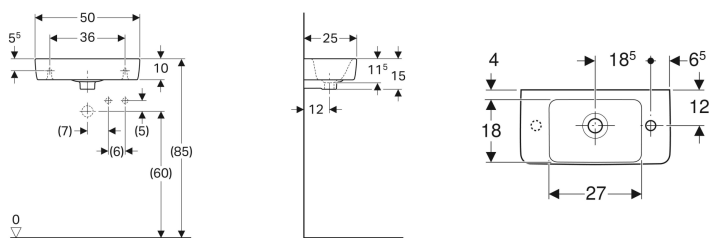

Geberit Selnova Compact handrinse basin, small projection, with shelf surface

Example image

- Can be installed with a washbasin cabinet

Application purposes

- Suitable for installation in small bathrooms and guest WCs

Characteristics

- With shelf surface

Technical data

Product material | Vitreous china

Art. no.	Colour / surface	Tap hole	Overflow	Shelf space	B	H	T
501.507.00.7	white	right	visible	left	50 cm	15 cm	25 cm

Accessories

- Geberit bottle trap with dip tube for washbasin, connector BSP, horizontal or vertical outlet
- Geberit bottle trap with dip tube for washbasin, space-saving model, horizontal outlet
- Geberit waste outlet with free outlet and valve cover
- Geberit fastening material for handrinse basin