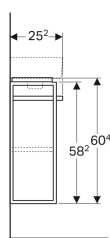

Geberit Selnova Compact cabinet for handrinse basin, with towel rail, small projection

Example image

Characteristics

- Wall-hung
- With one door
- Opening with handle
- Door with soft closing
- With one movable shelf

Art. no.	Colour / surface	B	Washbasin width	H	T	Door	Towel rail
501.496.00.1	Body: matt coated / white Front: white / high-gloss coated	44.8 cm	50 cm	60.4 cm	25.2 cm	door hinges right	left
501.498.00.1	Body: matt coated / white Front: white / high-gloss coated	44.8 cm	50 cm	60.4 cm	25.2 cm	door hinges left	right
501.497.00.1	Body: light grey / matt coated Front: light grey / high-gloss coated	44.8 cm	50 cm	60.4 cm	25.2 cm	door hinges left	right
501.495.00.1	Body: light grey / matt coated Front: light grey / high-gloss coated	44.8 cm	50 cm	60.4 cm	25.2 cm	door hinges right	left