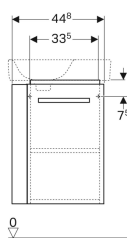

Geberit Selnova Compact cabinet for handrinse basin, with towel rail, small projection

Example image

Characteristics

- Wall-hung
- With one door
- Opening with handle
- Door with soft closing
- With one movable shelf

Art. no.	Colour / surface	B	Washbasin width	H	T	Door	Towel rail
501.496.00.1	Body: matt coated / white Front: white / high-gloss coated	44.8 cm	50 cm	60.4 cm	25.2 cm	door hinges right	left
501.498.00.1	Body: matt coated / white Front: white / high-gloss coated	44.8 cm	50 cm	60.4 cm	25.2 cm	door hinges left	right
501.497.00.1	Body: light grey / matt coated Front: light grey / high-gloss coated	44.8 cm	50 cm	60.4 cm	25.2 cm	door hinges left	right
501.495.00.1	Body: light grey / matt coated Front: light grey / high-gloss coated	44.8 cm	50 cm	60.4 cm	25.2 cm	door hinges right	left